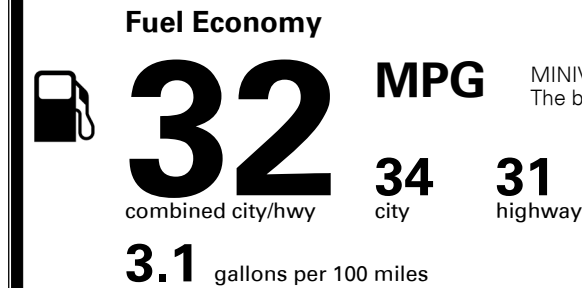

EPA DOT Fuel Economy and Environment

Gasoline Vehicle

MINIVANS range from 20 to 83 MPG. The best vehicle rates 146 MPGe.

You save $750
in fuel costs over 5 years compared to the average new vehicle.

Annual fuel cost
$1,550